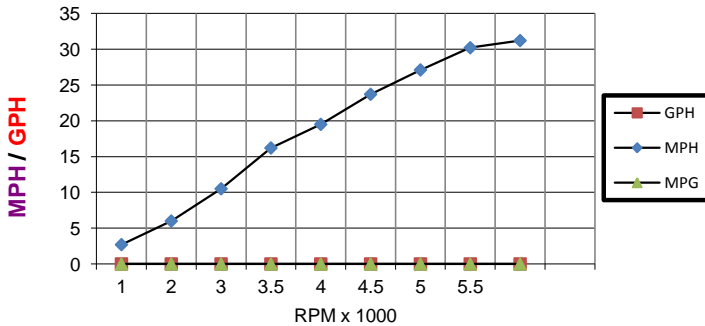

PERFORMANCE CURVE

BOAT SPECIFICATIONS

Boat Model	River Skiff 1442 SS
Bottom Style	Flat w Vented Keels
Material	Welded Aluminum
Length	14'0"
Beam	62"
Bottom Width	42"
Hull Bottom Thickness	0.125" Aluminum (1/8")
Max HP Capacity	25 HP
Fuel Tank	Topside
Steering Type	Stick Steering
Dry Boat Weight	375
Transom Height	22"

PERFORMANCE DATA

RPM x 1000	SPEED MPH	FUEL GPH	FUEL MPG
1	2.7	N/A	N/A
2	6	N/A	N/A
3	10.5	N/A	N/A
3.5	16.2	N/A	N/A
4	19.5	N/A	N/A
4.5	23.7	N/A	N/A
5	27.1	N/A	N/A
5.5	30.2	N/A	N/A
5.75	31.2	N/A	N/A

PROPELLER SPECIFICATIONS

Brand	Solas
Model	Saturn
Material	Stainless
Diameter/Pitch	9.5/12
Number of Blades	3

Performance Calculations

Propeller Slippage at WOT	6.70%
Hull Factor (Efficiency)	184.0
Higher = More Efficient	

Planes @ 3,250 RPM

Xtreme Industries 1326 Old Ridge Road Bonifay, FL 32425

Results on individual boats may vary depending on many factors, including weather and the condition of propeller, lower unit and boat bottom.

850-547-9500 XtremeBoats.com