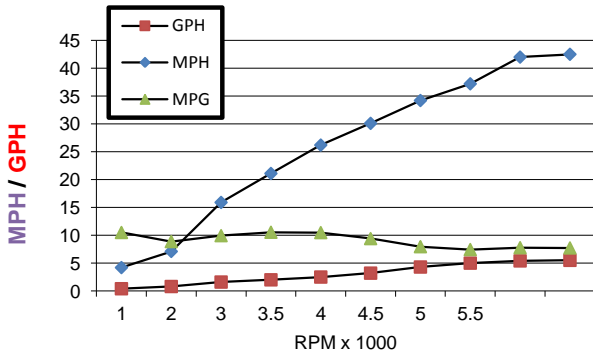

XTREME BOATS

LIGHTER, STRONGER, FASTER
FOR THE HIGHEST PERFORMANCE

TOTAL PERFORMANCE REPORT

WWW.XTREMEBOATS.COM

850-547-9500

TEST DAY DATA

| | |
|-------------------------------|--------|
| Test Date | Oct-13 |
| Test Conductor(s) | BH |
| Boat Weight As Tested | 1470 |
| Air Temperature | 65F |
| Elevation | 160 |
| Wind Velocity | 20 |
| Fresh/Salt Water | Fresh |
| Weight of Persons during Test | 180 |

PERFORMANCE SUMMARY

| | |
|-----------------------------------|------------|
| Top Speed (MPH @ RPM) | 42.5 |
| Acceleration 0 - 20 MPH (Seconds) | 4.9 |
| Acceleration 0 - 30 MPH (Seconds) | 7.8 |
| Best Fuel Efficiency (MPG @ MPH) | 10.6 @21.1 |

ENGINE SPECIFICATIONS

| | | |
|------------|------------|------|
| Engine | Mercury 60 | ELPT |
| Horsepower | 60 | |
| Cylinders | 3 | |
| Gear Ratio | 1.83 | |

PERFORMANCE CURVE

BOAT SPECIFICATIONS

| | |
|-----------------------|-------------------------|
| Boat Model | PRO 172 SS |
| Bottom Style | Full V w Vented Keels |
| Material | Welded Aluminum |
| Length | 17'2" |
| Beam | 74" |
| Bottom Width | 48" |
| Hull Bottom Thickness | 0.190" (3/16") Aluminum |
| Max HP Capacity | 60 HP |
| Fuel Tank | Topside |
| Steering Type | Stick Steering |
| Dry Boat Weight | 775 |
| Transom Height | 22" |

PROPELLER SPECIFICATIONS

| | |
|------------------|-----------|
| Brand | Mercury |
| Model | Vengeance |
| Material | SS |
| Diameter/Pitch | 10.38/15 |
| Number of Blades | 3 |

Performance Calculations